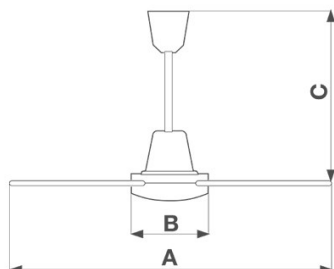

DIMENSIONS

Size A (mm)	∅
	1422
Size B (mm)	∅ 230
Size C (mm)	495

PER INFORMAZIONI:

Servizio al Cliente: tel +39 02 90699395 premendo 1 dopo messaggio registrato (consulenza su prodotti e impianti)

Pre & Post Vendita: fax +39 02 90699302

Email prevendita: prevendita@vortice-italy.com

Technical Data Sheet

CODE 61742

NORDIK INTERNATIONAL PLUS-R 140/56"IPX5

Ceiling fans

DESCRIPTION

- Nominal diameter of blades 1400 mm
- Top and bottom motor covers moulded from heat-resistant and UV-resistant thermoplastic resin (ABS), colour white
- Wiring connections at end of ceiling rod concealed by domes moulded from impact- and UV-resistant PP, colour white.
- Single phase start capacitor motor with external rotor, and shaft turning in ball bearings. Direction of rotation reversible.
- Maximum air flow: 13,500 m³/h.
- 3 galvanized sheet steel blades powder coated with scratch-resistant polyester, colour white.
- Steel ceiling rod with polyester powder coated finish, colour white, length 375 mm.
- Bag of accessories containing nuts and bolts required for assembly of blades, ceiling hook and rubber anti-vibration washer.
- Speed selectable by way of control units (optional)
- Enclosure rating IPX5 ensuring complete protection from water spray.