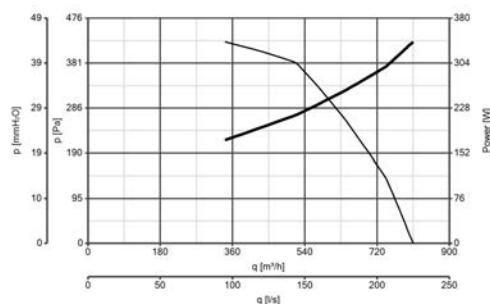

Technical Data Sheet

CODE 30321

C 20/2 M E

Centrifugal fans

DESCRIPTION

- Frame and scroll: painted pressed steel, with multiple fixing holes configured to allow alignment of the motor in 8 different positions relative to the outlet port.
- Single phase AC motor with 1 operating speed and shaft turning in ball bearings.
- Centrifugal impeller with forward-curved blades of zinc-coated steel, dynamically balanced (UNI ISO 1940, Point 1 – Class 6.3).
- Maximum air flow: 890 m³/h.

CURVES

ACCESSORIES

C-MS 20/25 (SUPPORTO MOTORE)

Code 22836

C-RA 20-25 (RACCORDO DI ASPIRAZIONE)

Code 22828

C-GM 20 (GRIGLIA PROT.MANDATA)

Code 22813

C-GA 20/25 (GRIGLIA PROT.ASPIRAZIONE)

Code 22803

IREM INVERTER 4 M

Code 12815

PER INFORMAZIONI / FOR INFORMATION

ITALY

Pre Sales:
prevendita@vortice-italy.com
After Sales:
postvendita@vortice-italy.com

UNITED KINGDOM & REP. OF

IRELAND

Sales Dept:
sales@vortice.ltd.uk
Technical Dept:
technical@vortice.ltd.uk

OTHER COUNTRIES

Sales Dept:
export@vortice-italy.com
After Sales:
after-sales@vortice-italy.com