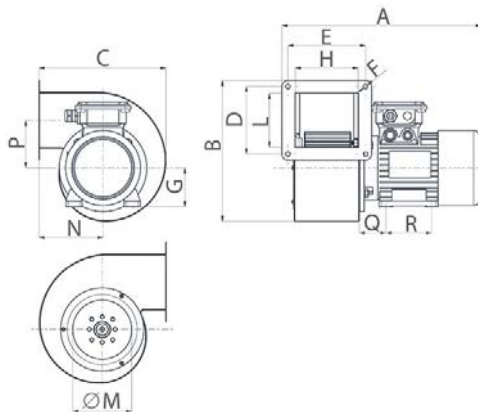

DIMENSIONS

Dimension Q (mm)	45
Dimension R (mm)	90
Size A (mm)	350
Size B (mm)	258
Size C (mm)	232
Size D (mm)	123
Size E (mm)	123
Size F (mm)	8,5
Size G (mm)	71
Size H (mm)	102
Size L (mm)	98
Size M (mm)	∅ 108
Size N (mm)	117
Size P (mm)	87

after-sales@vortice-italy.com

Technical Data Sheet

CODE 30321

C 20/2 M E

Centrifugal fans

DESCRIPTION

- Frame and scroll: painted pressed steel, with multiple fixing holes configured to allow alignment of the motor in 8 different positions relative to the outlet port.
- Single phase AC motor with 1 operating speed and shaft turning in ball bearings.
- Centrifugal impeller with forward-curved blades of zinc-coated steel, dynamically balanced (UNI ISO 1940, Point 1 – Class 6.3).
- Maximum air flow: 890 m³/h.